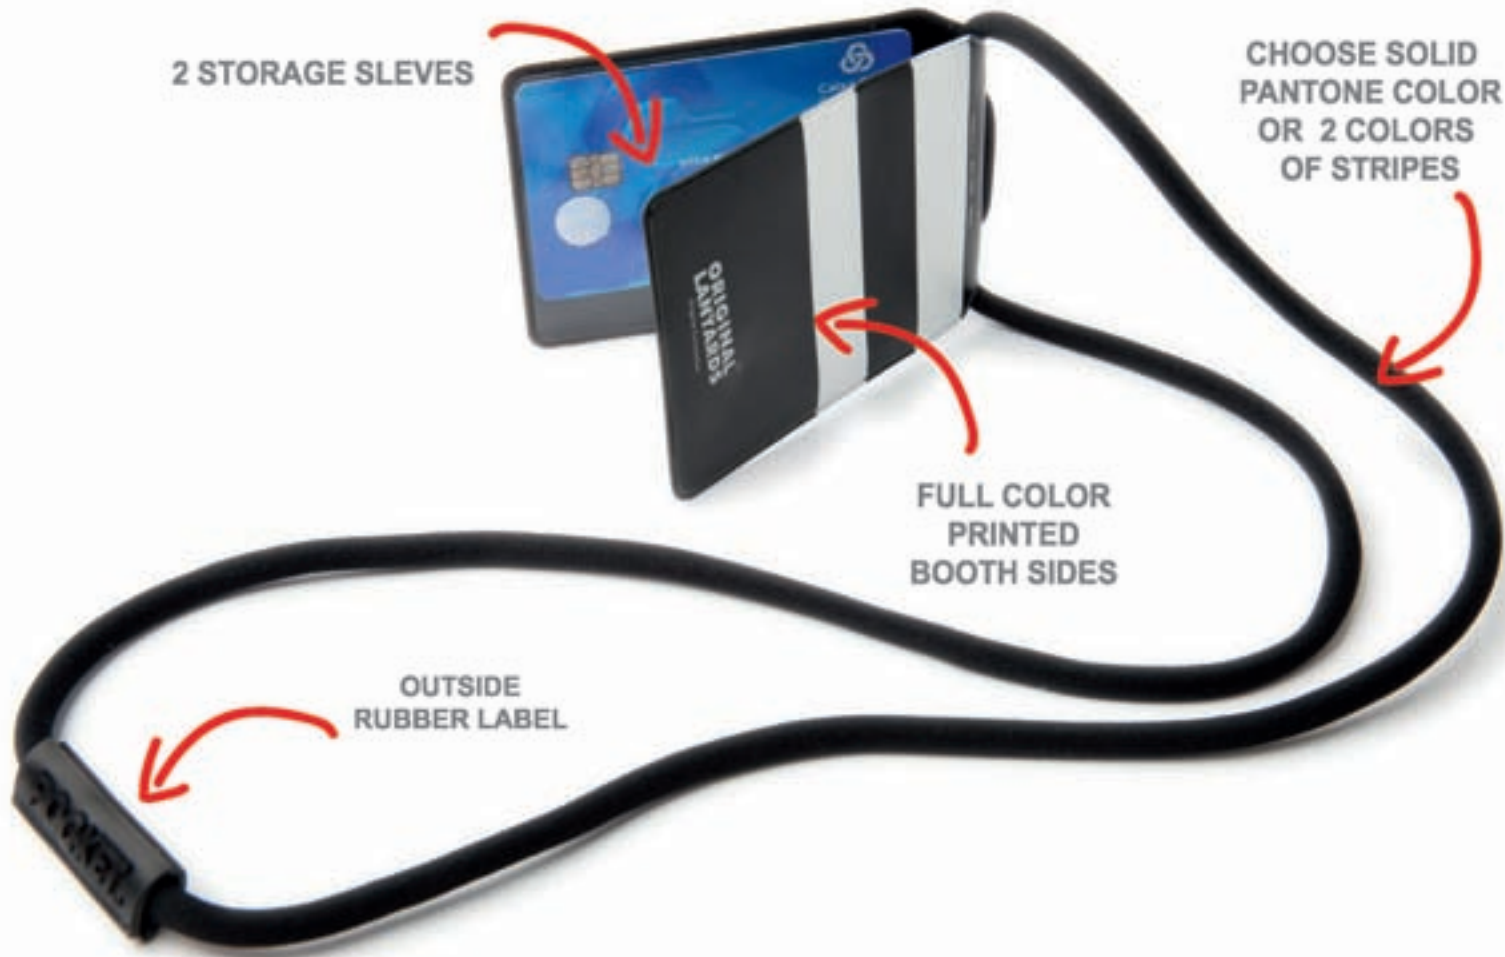

2 STORAGE SLEVES

CHOOSE SOLID
PANTONE COLOR
OR 2 COLORS
OF STRIPES

FULL COLOR
PRINTED
BOOTH SIDES

OUTSIDE
RUBBER LABEL