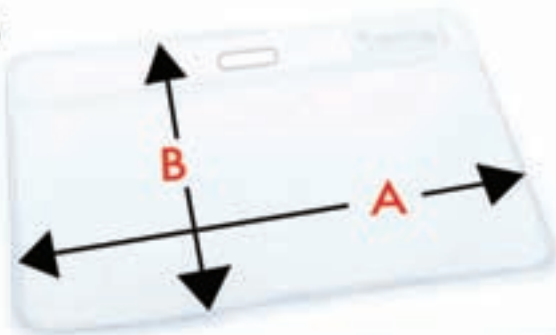

# PLASTIC SLEEVES

**45**

IN STOCK SIZES:

- PC 1** ( A100 X B70 mm )
- PC 2** ( A75 X B125 mm )
- PC 3** ( A100X B150 mm )

**new**

46